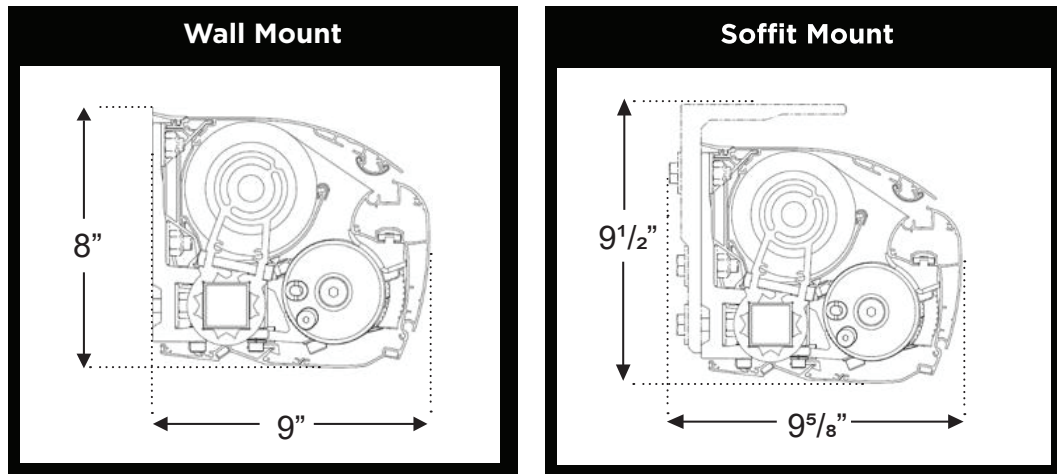

HARDWARE COLOR OPTIONS

ALPINE

ONYX

MINIMUM WIDTHS

(Semi Cassette)	
MINIMUM WIDTHS	
Projection	Minimum Width
8'2"	10'2"
10'6"	13'0"
11'6"	13'9"
13'0"	15'5"

(Full Cassette)	
MINIMUM WIDTHS	
Projection	Minimum Width
8'2"	10'2"
10'6"	13'0"
11'6"	13'9"
13'0"	15'5"

MINIMUM PITCH REQUIREMENTS

UNIT PROFILE VIEWS

REGAL WITH SEMI CASSETTE

REGAL WITH FULL CASSETTE

BRACKET DETAILS

40 X 40mm
 WALL MOUNT BRACKET

- All Sizes
- All Formats
- All Options

Bracket Holes : 0.5" x 0.75"

↓ INSTALLATION RESOURCES ↓

NUMBER OF ARMS BY PROJECTION (SEMI & FULL CASSETTE)

2 Arms	8'2"	10'6"	11'6"	13'0"
Min Widths	10'-2"	13'-0"	13'-9"	15'-5"
Max Widths	14'-11 7/8"	19'-11 7/8"	20'-11 7/8"	23'0"

3 Arms	8'2"	10'6"	11'6"	13'0"
Min Widths	15'-0"	20'-0"	21'-0"	N/A
Max Widths	19'-11 7/8"	23'-0"	23'-0"	N/A