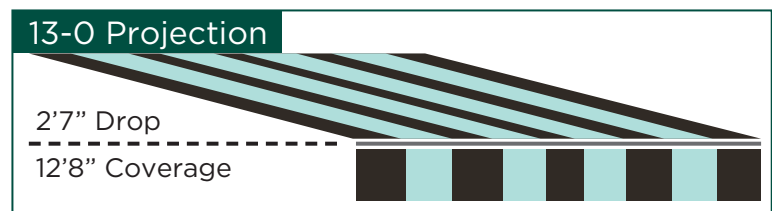

MINIMUM PITCH REQUIREMENTS