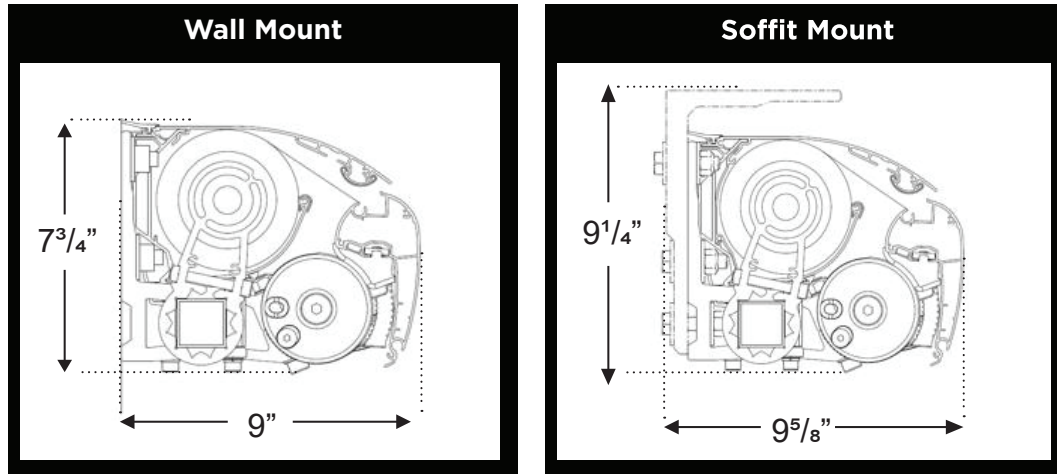

HARDWARE COLOR OPTIONS

ALPINE

ONYX

MINIMUM WIDTHS

(Semi Cassette)	
MINIMUM WIDTHS	
Projection	Minimum Width
8'2"	10'2"
10'6"	13'0"
11'6"	13'9"
13'0"	15'5"

(Full Cassette)	
MINIMUM WIDTHS	
Projection	Minimum Width
8'2"	10'2"
10'6"	13'0"
11'6"	13'9"
13'0"	15'5"

MINIMUM PITCH REQUIREMENTS

UNIT PROFILE VIEWS

REGAL WITH SEMI CASSETTE

REGAL WITH FULL CASSETTE

BRACKET DETAILS

40 X 40mm
 WALL MOUNT BRACKET

- All Sizes
- All Formats
- All Options

Bracket Holes : 0.5" x 0.75"