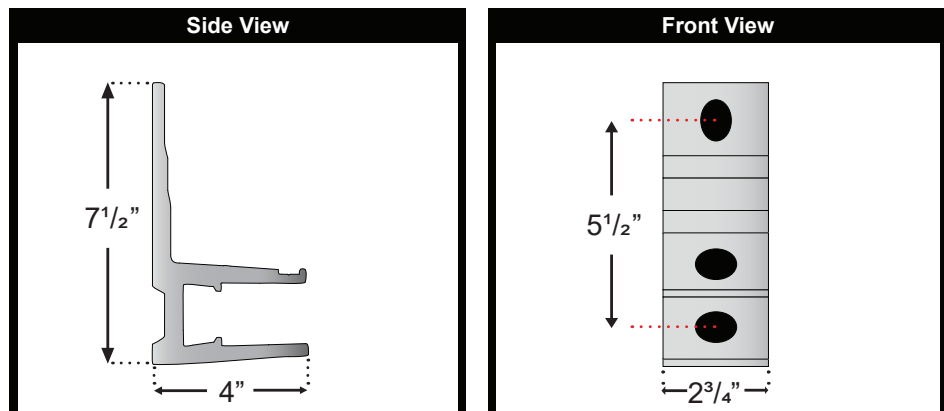

HARDWARE COLOR OPTIONS

ALPINE

ONYX

MINIMUM WIDTHS

(Semi Cassette)	
MINIMUM WIDTHS	
Projection	Minimum Width
8'2"	10'2"
10'6"	13'0"
11'6"	13'9"
13'0"	15'5"

(Full Cassette)	
MINIMUM WIDTHS	
Projection	Minimum Width
8'2"	10'2"
10'6"	13'0"
11'6"	13'9"
13'0"	15'5"

MINIMUM PITCH REQUIREMENTS

UNIT PROFILE VIEWS

REGAL WITH SEMI CASSETTE

REGAL WITH FULL CASSETTE

BRACKET DETAILS

40 X 40mm
 WALL MOUNT BRACKET

- All Sizes
- All Formats
- All Options

Bracket Holes : 0.5" x 0.75"

↓ INSTALLATION RESOURCES ↓

NUMBER OF ARMS BY PROJECTION (SEMI & FULL CASSETTE)

2 Arms	8'2"	10'6"	11'6"	13'0"
Min Widths	10'-2"	13'-0"	13'-9"	15'-5"
Max Widths	14'-11 7/8"	19'-11 7/8"	20'-11 7/8"	23'0"

3 Arms	8'2"	10'6"	11'6"	13'0"
Min Widths	15'-0"	20'-0"	21'-0"	N/A
Max Widths	19'-11 7/8"	23'-0"	23'-0"	N/A