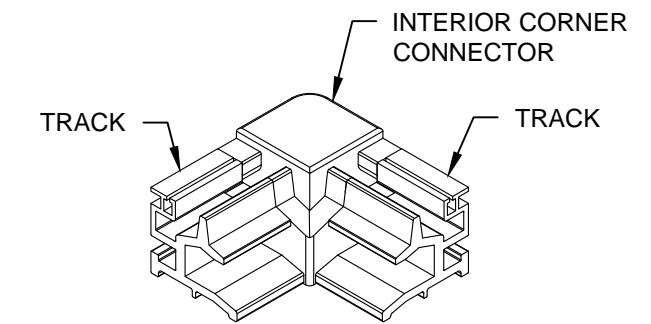

INTERIOR CORNER CONNECTOR

SCALE: 6"=1'0"

CORNER ASSEMBLY

SCALE: 6"=1'0"

EXTERIOR CORNER CONNECTOR

SCALE: 6"=1'0"

WIZARD INDUSTRIES INC.

4263 PHILLIPS AVENUE
BURNABY, BC
V5A 2X4

**VISTA VIEW DETAILS
CORNER CONNECTIONS**

SCALE:
AS SHOWN

DATE:
NOV. 15 2016

DWG:
RTS-006