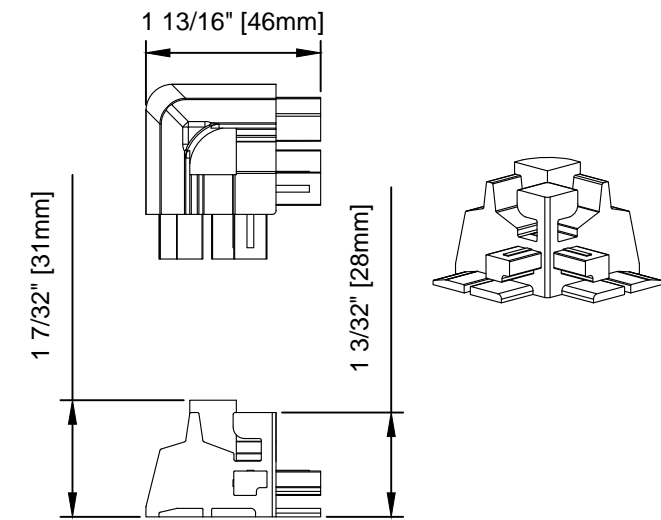

INTERIOR CORNER CONNECTOR

SCALE: 6"=1'0"

CORNER ASSEMBLY

SCALE: 6"=1'0"

EXTERIOR CORNER CONNECTOR

SCALE: 6"=1'0"

WIZARD INDUSTRIES INC.

4263 PHILLIPS AVENUE
BURNABY, BC
V5A 2X4

**VISTA VIEW DETAILS
CORNER CONNECTIONS**

SCALE:
AS SHOWN

DATE:
NOV. 15 2016

DWG:
RTS-006