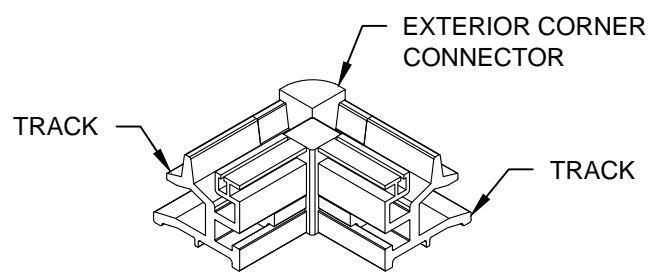

INTERIOR CORNER CONNECTOR

SCALE: 6"=1'0"

CORNER ASSEMBLY

SCALE: 6"=1'0"

EXTERIOR CORNER CONNECTOR

SCALE: 6"=1'0"

WIZARD INDUSTRIES INC.

4263 PHILLIPS AVENUE
BURNABY, BC
V5A 2X4

**VISTA VIEW DETAILS
CORNER CONNECTIONS**

SCALE:
AS SHOWN

DATE:
NOV. 15 2016

DWG:
RTS-006