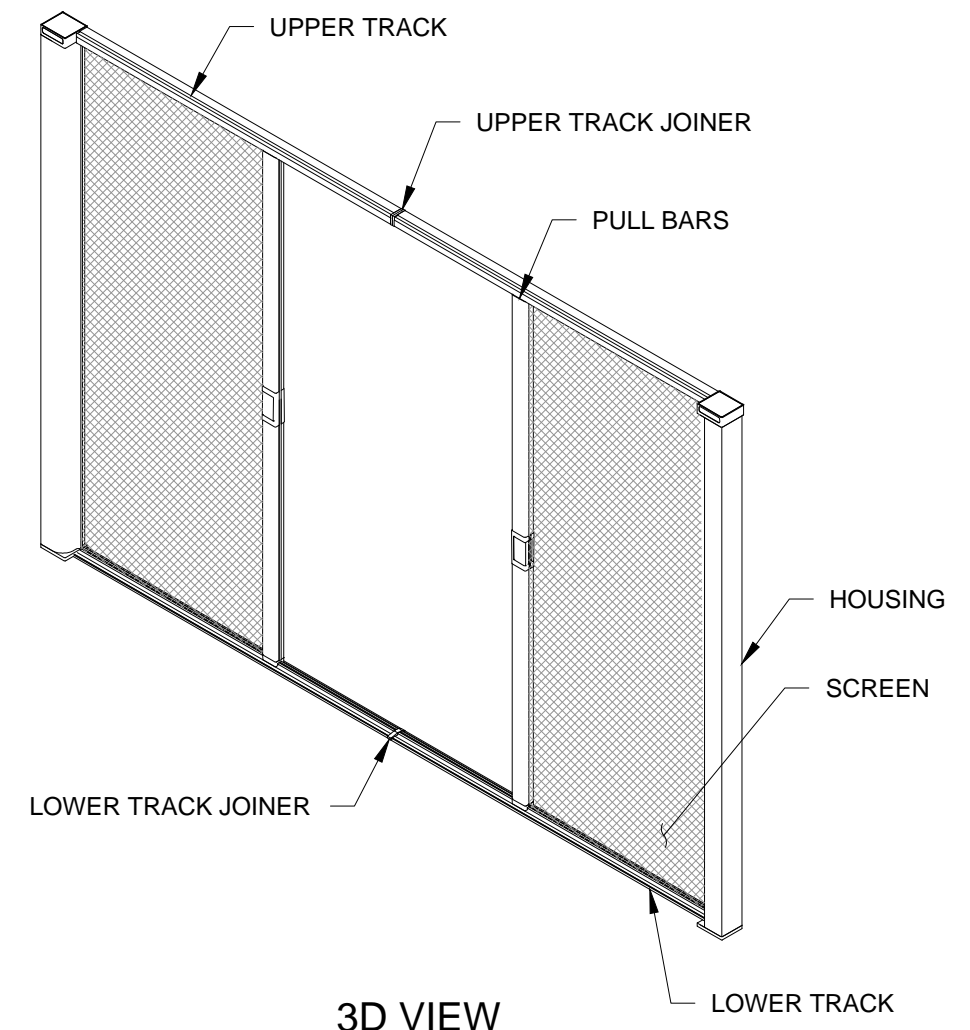

FRONT ELEVATION

SECTION VIEW

3D VIEW

WIZARD INDUSTRIES INC.
 4263 PHILLIPS AVENUE
 BURNABY, BC
 V5A 2X4

**HORIZON DETAILS
 DOUBLE DOORS**

SCALE:	1:24
DATE:	MAY 30 2023
DWG:	HOR-002