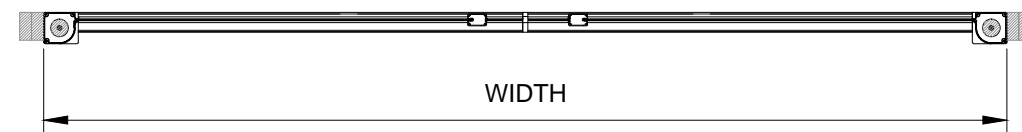

FRONT ELEVATION

SECTION VIEW

3D VIEW

WIZARD INDUSTRIES INC.
 4263 PHILLIPS AVENUE
 BURNABY, BC
 V5A 2X4

**HORIZON DETAILS
 DOUBLE DOORS**

SCALE:	1:24
DATE:	MAY 30 2023
DWG:	HOR-002