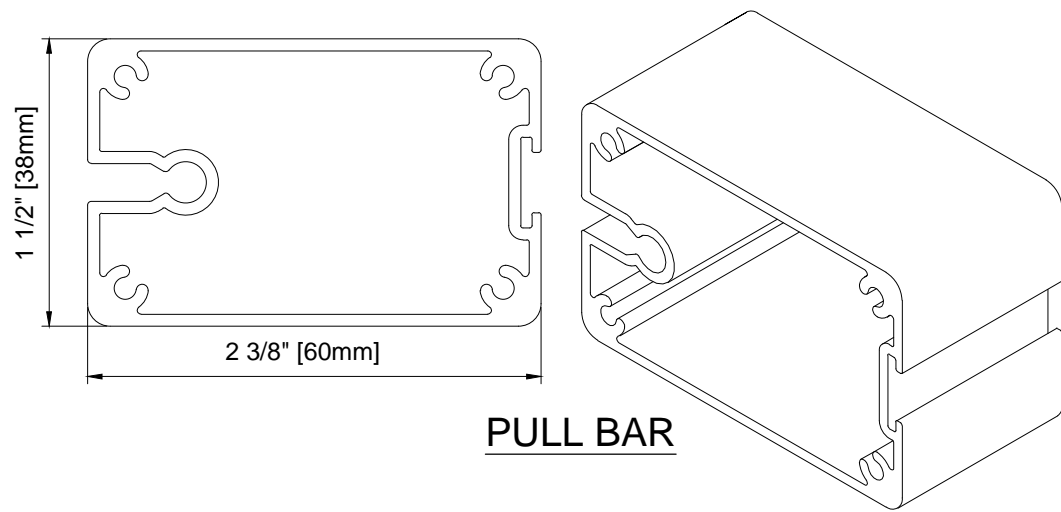

DETAIL A - UPPER TRACK

DETAIL B - LOWER TRACK

FACE FIT LOWER TRACK

PULL BAR

RECEIVER

BOX CHANNEL - OPTIONAL

WIZARD INDUSTRIES INC.
 4263 PHILLIPS AVENUE
 BURNABY, BC
 V5A 2X4

THE HORIZON
 STANDARD PARTS

SCALE:
 1:1
 DATE:
 MAY 30 2023
 DWG:
 HOR-100