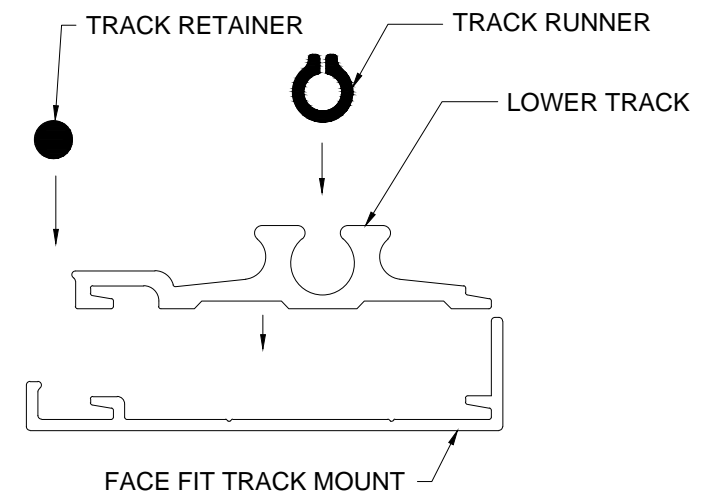

DETAIL A - UPPER TRACK

DETAIL B - LOWER TRACK

FACE FIT LOWER TRACK

PULL BAR

RECEIVER

BOX CHANNEL - OPTIONAL

WIZARD INDUSTRIES INC.
 4263 PHILLIPS AVENUE
 BURNABY, BC
 V5A 2X4

THE HORIZON
 STANDARD PARTS

SCALE:
 1:1
 DATE:
 MAY 30 2023
 DWG:
 HOR-100