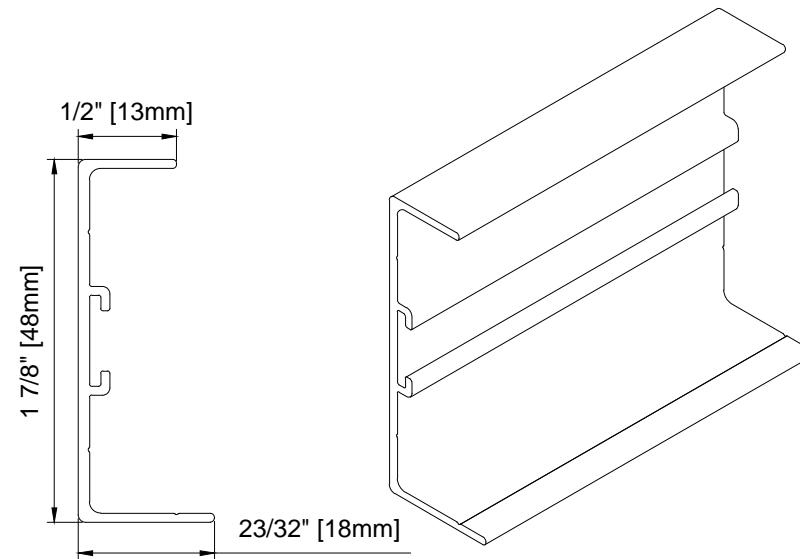

DETAIL A - UPPER TRACK

DETAIL B - LOWER TRACK

FACE FIT LOWER TRACK

PULL BAR

RECEIVER

BOX CHANNEL - OPTIONAL

WIZARD INDUSTRIES INC.
 4263 PHILLIPS AVENUE
 BURNABY, BC
 V5A 2X4

THE HORIZON
 STANDARD PARTS

SCALE:
 1:1
 DATE:
 MAY 30 2023
 DWG:
 HOR-100