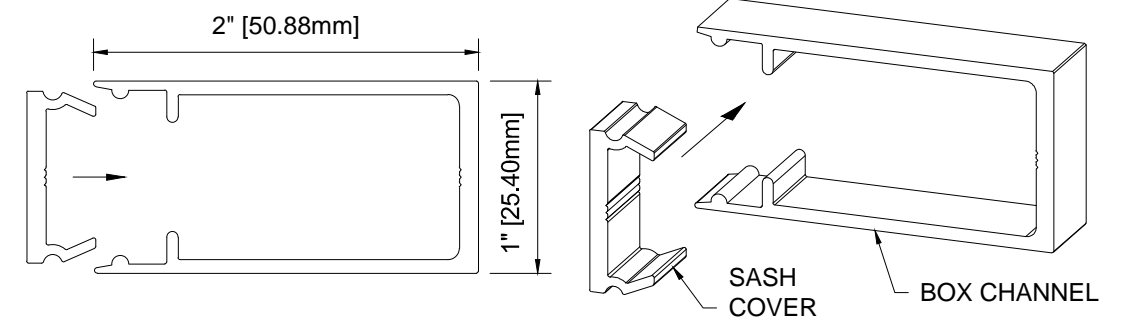

DETAIL A - UPPER TRACK

DETAIL B - LOWER TRACK

FACE FIT LOWER TRACK

PULL BAR

RECEIVER

BOX CHANNEL - OPTIONAL

WIZARD INDUSTRIES INC.
 4263 PHILLIPS AVENUE
 BURNABY, BC
 V5A 2X4

THE HORIZON
 STANDARD PARTS

SCALE:
 1:1
 DATE:
 MAY 30 2023
 DWG:
 HOR-100