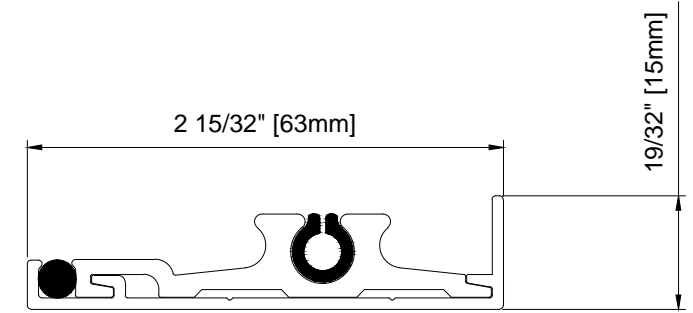

DETAIL A - UPPER TRACK

DETAIL B - LOWER TRACK

FACE FIT LOWER TRACK

PULL BAR

RECEIVER

BOX CHANNEL - OPTIONAL

WIZARD INDUSTRIES INC.
 4263 PHILLIPS AVENUE
 BURNABY, BC
 V5A 2X4

THE HORIZON
 STANDARD PARTS

SCALE:
 1:1
 DATE:
 MAY 30 2023
 DWG:
 HOR-100