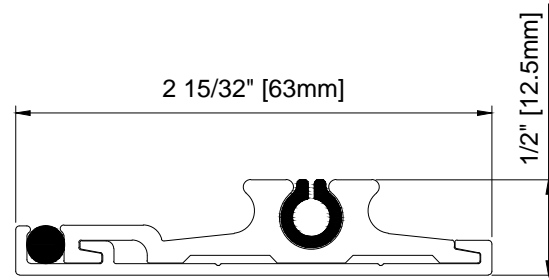

DETAIL A - UPPER TRACK

DETAIL B - LOWER TRACK

FACE FIT LOWER TRACK

PULL BAR

RECEIVER

BOX CHANNEL - OPTIONAL

WIZARD INDUSTRIES INC.
 4263 PHILLIPS AVENUE
 BURNABY, BC
 V5A 2X4

THE HORIZON
 STANDARD PARTS

SCALE:
 1:1
 DATE:
 MAY 30 2023
 DWG:
 HOR-100