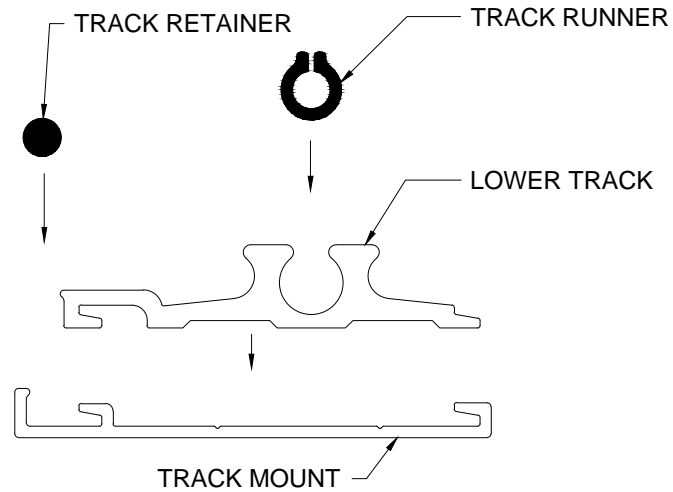

DETAIL A - UPPER TRACK

DETAIL B - LOWER TRACK

FACE FIT LOWER TRACK

PULL BAR

RECEIVER

BOX CHANNEL - OPTIONAL

WIZARD INDUSTRIES INC.
 4263 PHILLIPS AVENUE
 BURNABY, BC
 V5A 2X4

THE HORIZON
 STANDARD PARTS

SCALE:
 1:1
 DATE:
 MAY 30 2023
 DWG:
 HOR-100