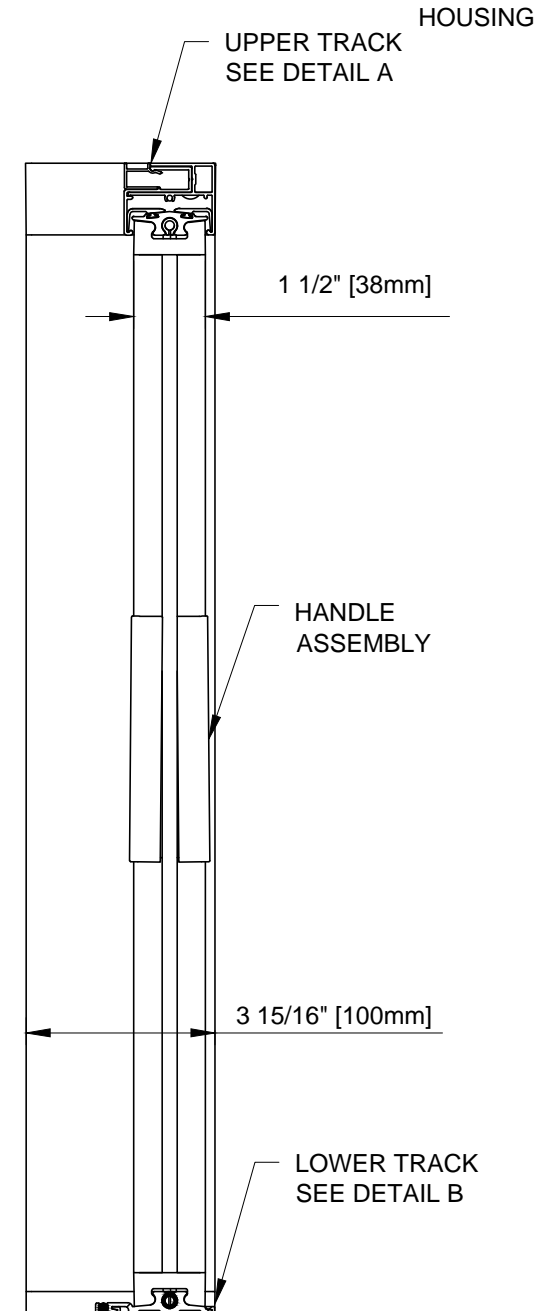

FRONT ELEVATION
SCALE: 1:4

SECTION VIEW
SCALE: 1:4

3D VIEW

HANDLE ASSEMBLY - EXTENDED
SCALE: 1:2

WIZARD INDUSTRIES INC.
4263 PHILLIPS AVENUE
BURNABY, BC
V5A 2X4

THE HORIZON
100mm ASSEMBLY

SCALE:
AS SHOWN
DATE:
JUNE 26 2023
DWG:
HOR-031

UPPER END CAP

LOWER END CAP

SQUARE HOUSING

UPPER END CAP

SQUARE HOUSING