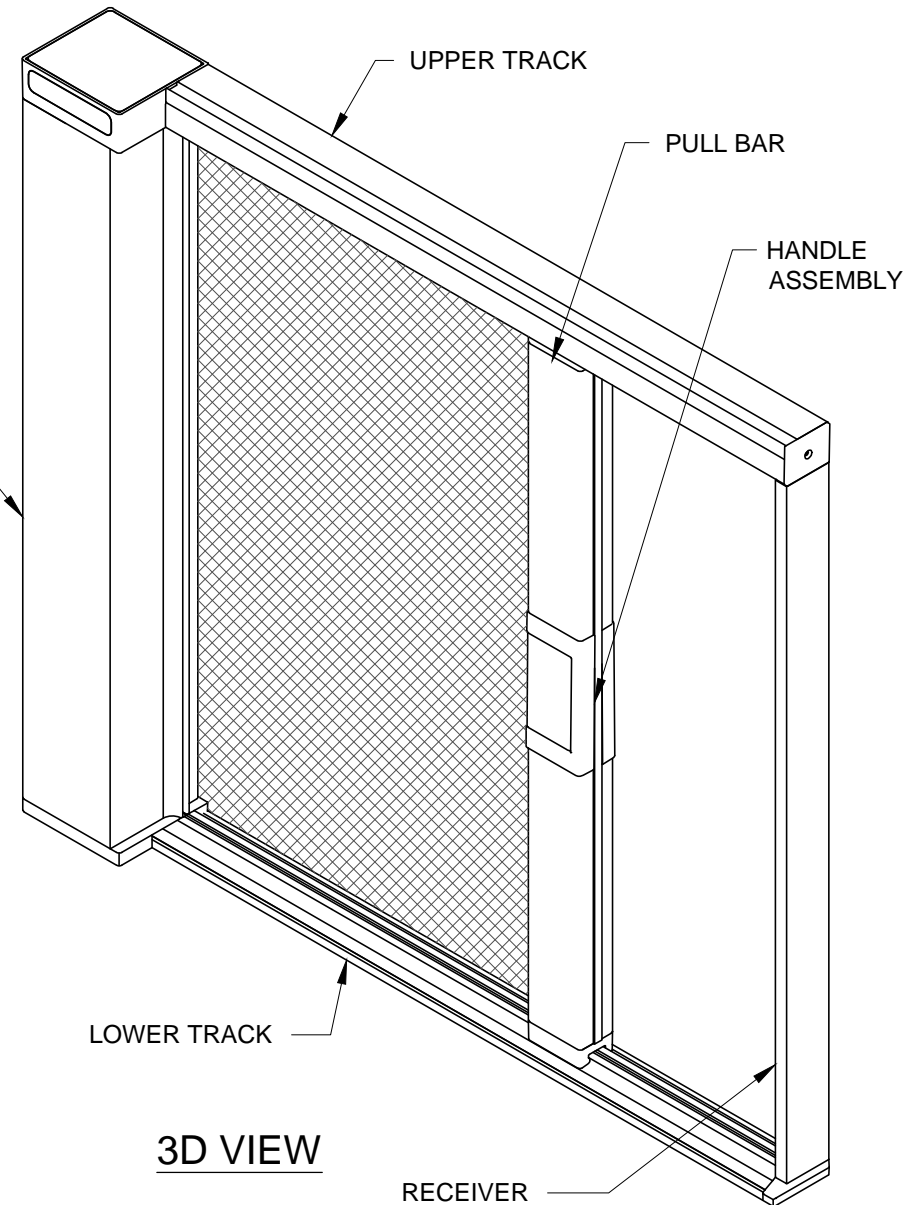

FRONT ELEVATION
SCALE: 1:4

SECTION VIEW
SCALE: 1:4

3D VIEW

HANDLE ASSEMBLY - EXTENDED
SCALE: 1:2

WIZARD INDUSTRIES INC.
4263 PHILLIPS AVENUE
BURNABY, BC
V5A 2X4

THE HORIZON
100mm ASSEMBLY

SCALE:
AS SHOWN
DATE:
JUNE 26 2023
DWG:
HOR-031

UPPER END CAP

LOWER END CAP

SQUARE HOUSING

UPPER END CAP

SQUARE HOUSING