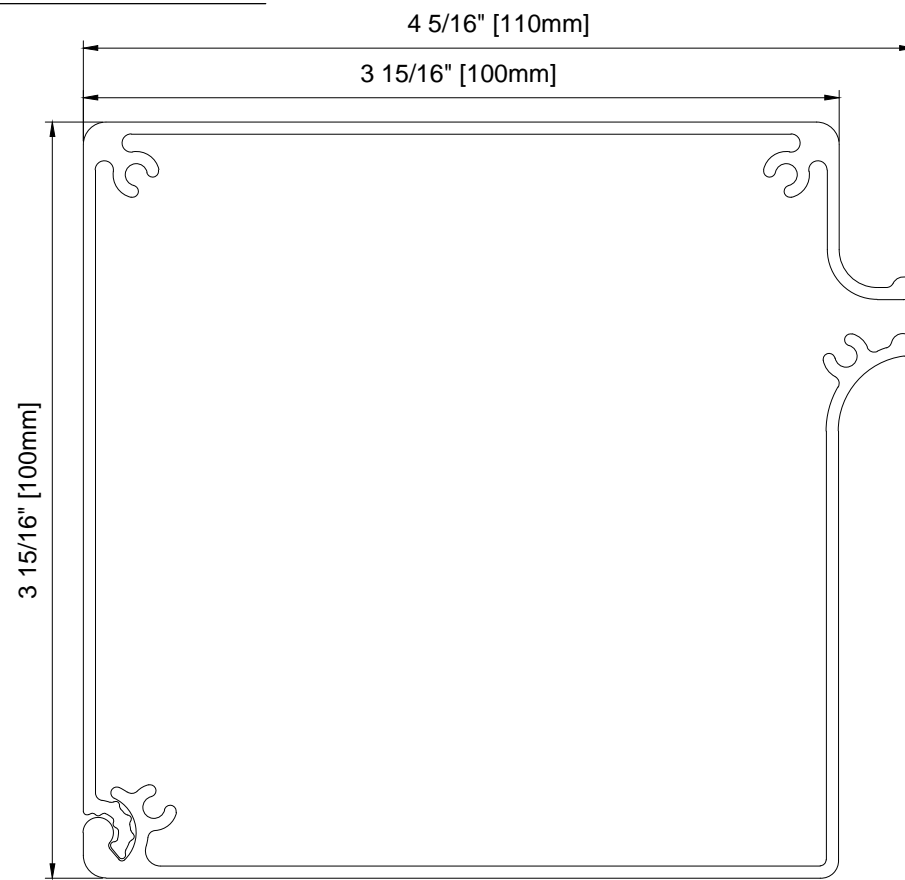

FRONT ELEVATION
SCALE: 1:4

SECTION VIEW
SCALE: 1:4

3D VIEW

HANDLE ASSEMBLY - EXTENDED
SCALE: 1:2

WIZARD INDUSTRIES INC.
4263 PHILLIPS AVENUE
BURNABY, BC
V5A 2X4

THE HORIZON
100mm ASSEMBLY

SCALE:
AS SHOWN
DATE:
JUNE 26 2023
DWG:
HOR-031

UPPER END CAP

LOWER END CAP

SQUARE HOUSING

UPPER END CAP

SQUARE HOUSING