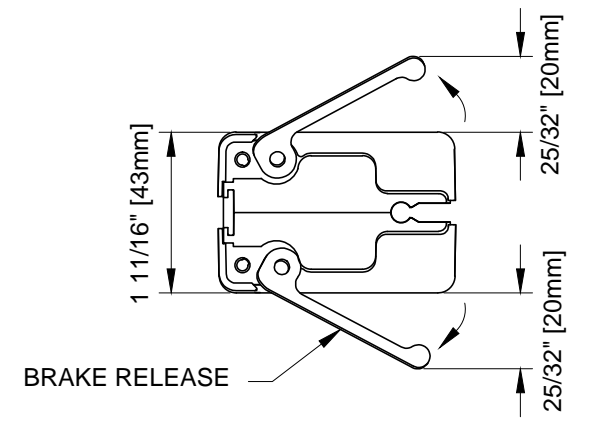

FRONT ELEVATION
SCALE: 1:4

SECTION VIEW
SCALE: 1:4

3D VIEW

HANDLE ASSEMBLY - EXTENDED
SCALE: 1:2

WIZARD INDUSTRIES INC.
4263 PHILLIPS AVENUE
BURNABY, BC
V5A 2X4

THE HORIZON
100mm ASSEMBLY

SCALE:
AS SHOWN
DATE:
JUNE 26 2023
DWG:
HOR-031

UPPER END CAP

LOWER END CAP

SQUARE HOUSING

UPPER END CAP

SQUARE HOUSING