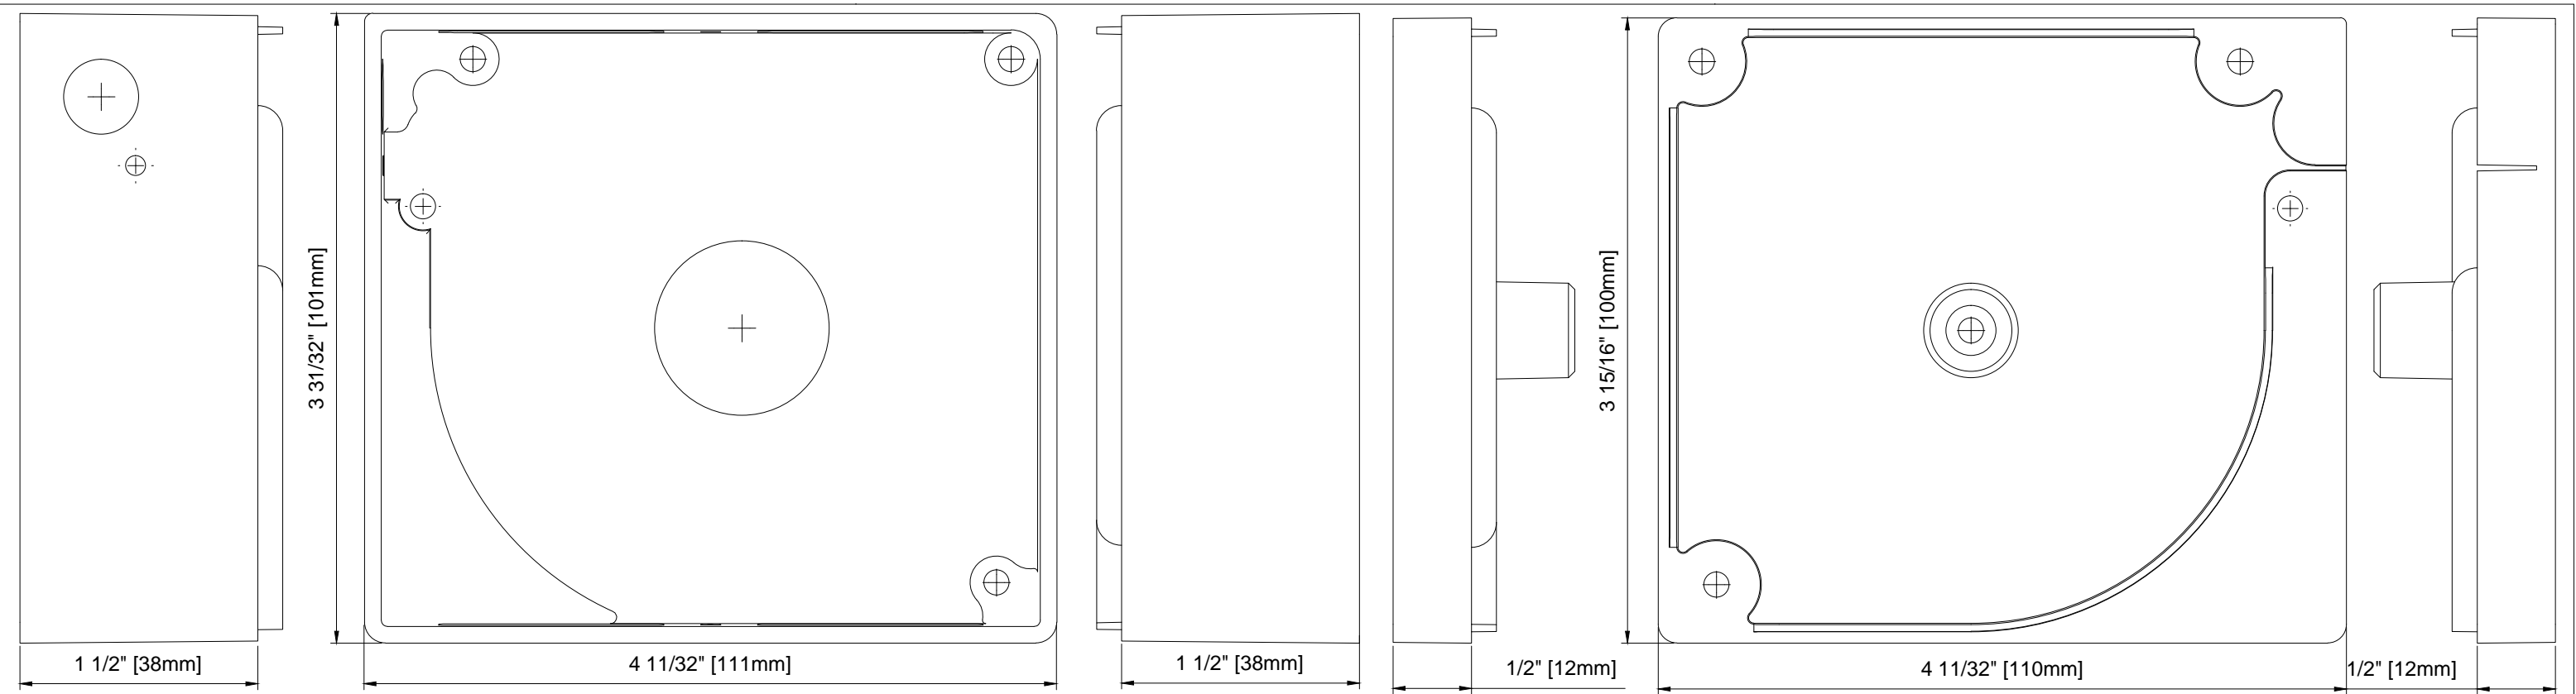

FRONT ELEVATION
SCALE: 1:4

SECTION VIEW
SCALE: 1:4

3D VIEW

HANDLE ASSEMBLY - EXTENDED
SCALE: 1:2

WIZARD INDUSTRIES INC.
4263 PHILLIPS AVENUE
BURNABY, BC
V5A 2X4

THE HORIZON
100mm ASSEMBLY

SCALE:
AS SHOWN
DATE:
JUNE 26 2023
DWG:
HOR-031

UPPER END CAP

LOWER END CAP

SQUARE HOUSING

UPPER END CAP

SQUARE HOUSING