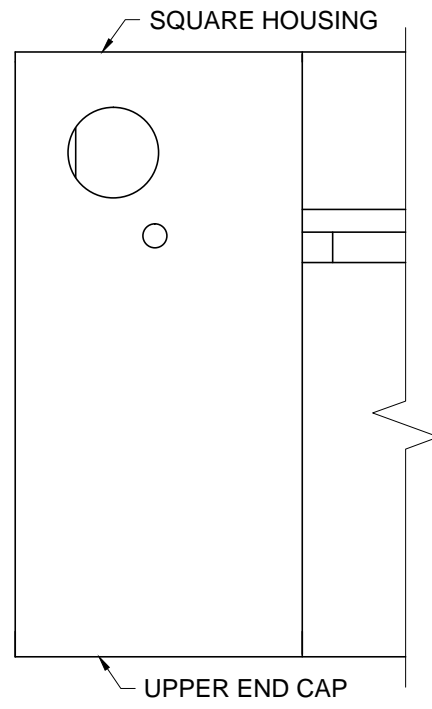

SECTION VIEW

TOP VIEW

WIDTH

FRONT ELEVATION

SCALE: 1:4

SECTION VIEW

SCALE: 1:4

3D VIEW

HANDLE ASSEMBLY - EXTENDED

SCALE: 1:2

WIZARD INDUSTRIES INC.
 4263 PHILLIPS AVENUE
 BURNABY, BC
 V5A 2X4

THE HORIZON
 80mm ASSEMBLY

SCALE:
AS SHOWN
 DATE:
JUNE 26 2023
 DWG:
HOR - 021

SQUARE HOUSING

UPPER END CAP

LOWER END CAP