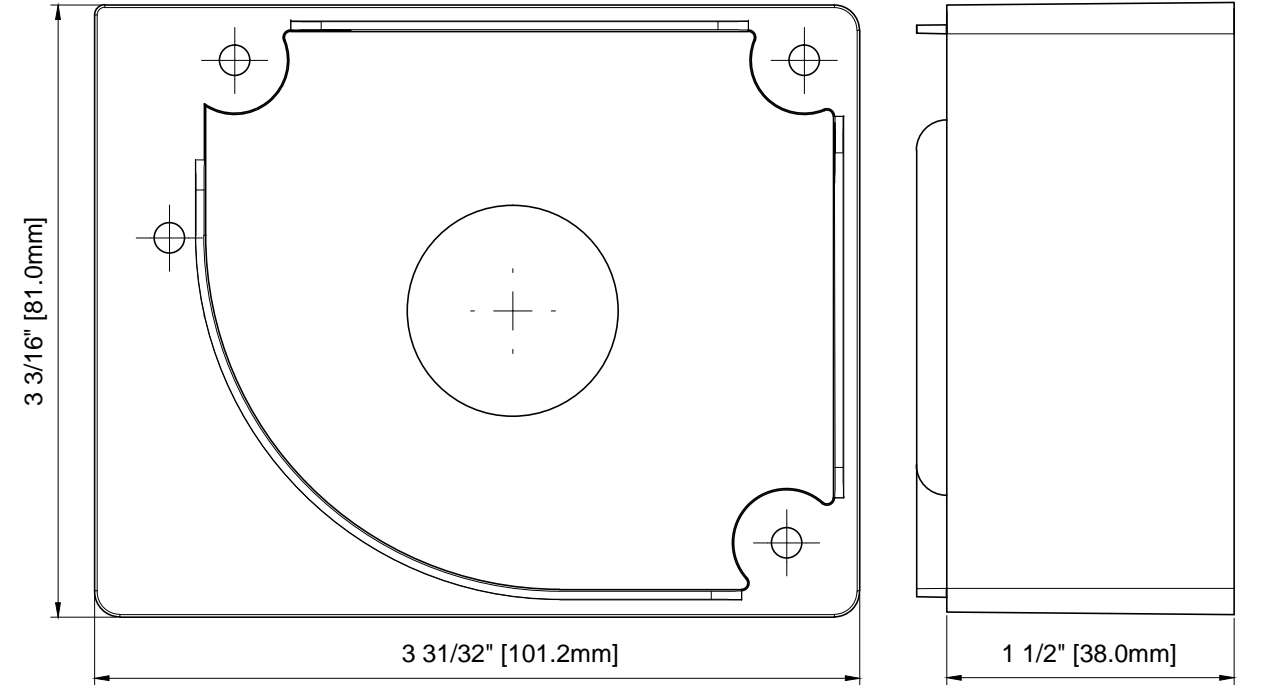

SECTION VIEW

TOP VIEW

WIDTH

FRONT ELEVATION

SCALE: 1:4

SECTION VIEW

SCALE: 1:4

3D VIEW

HANDLE ASSEMBLY - EXTENDED

SCALE: 1:2

WIZARD INDUSTRIES INC.
 4263 PHILLIPS AVENUE
 BURNABY, BC
 V5A 2X4

THE HORIZON
 80mm ASSEMBLY

SCALE:
AS SHOWN
 DATE:
JUNE 26 2023
 DWG:
HOR - 021

SQUARE HOUSING

UPPER END CAP