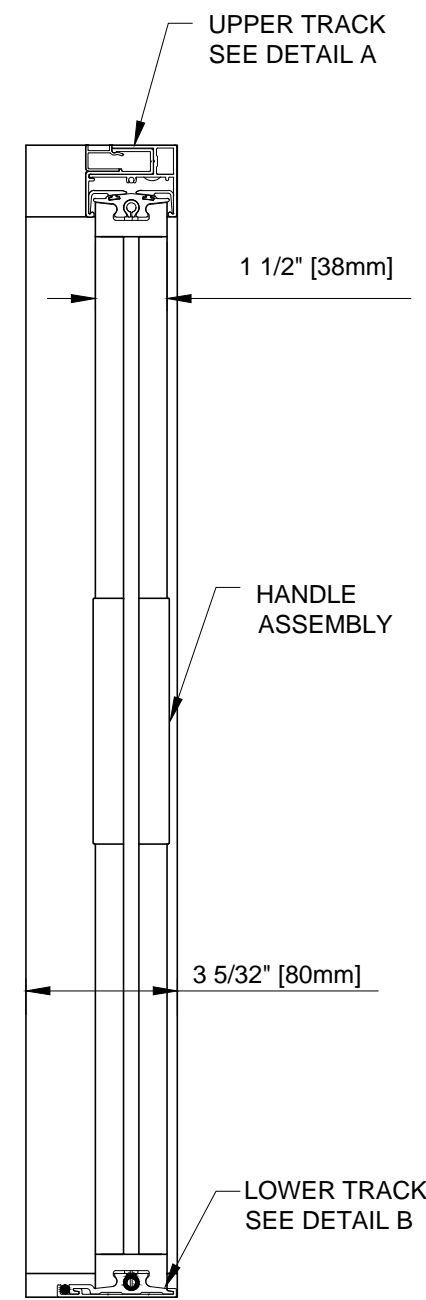

SECTION VIEW

TOP VIEW

WIDTH

FRONT ELEVATION

SCALE: 1:4

SECTION VIEW

SCALE: 1:4

3D VIEW

HANDLE ASSEMBLY - EXTENDED

SCALE: 1:2

WIZARD INDUSTRIES INC.
 4263 PHILLIPS AVENUE
 BURNABY, BC
 V5A 2X4

THE HORIZON
 80mm ASSEMBLY

SCALE:
AS SHOWN
 DATE:
JUNE 26 2023
 DWG:
HOR - 021

SQUARE HOUSING

UPPER END CAP

LOWER END CAP