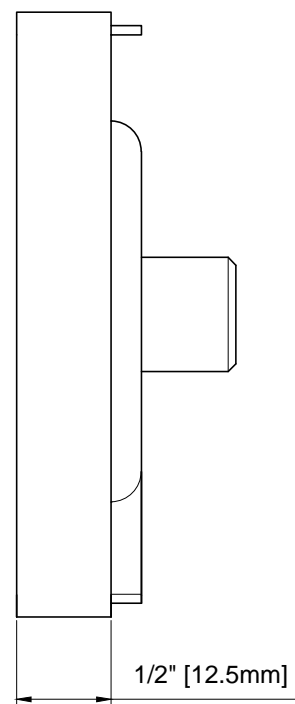

SECTION VIEW

TOP VIEW

WIDTH

FRONT ELEVATION

SCALE: 1:4

SECTION VIEW

SCALE: 1:4

3D VIEW

HANDLE ASSEMBLY - EXTENDED

SCALE: 1:2

WIZARD INDUSTRIES INC.
 4263 PHILLIPS AVENUE
 BURNABY, BC
 V5A 2X4

THE HORIZON
 80mm ASSEMBLY

SCALE:
AS SHOWN
 DATE:
JUNE 26 2023
 DWG:
HOR - 021

SQUARE HOUSING

UPPER END CAP

LOWER END CAP