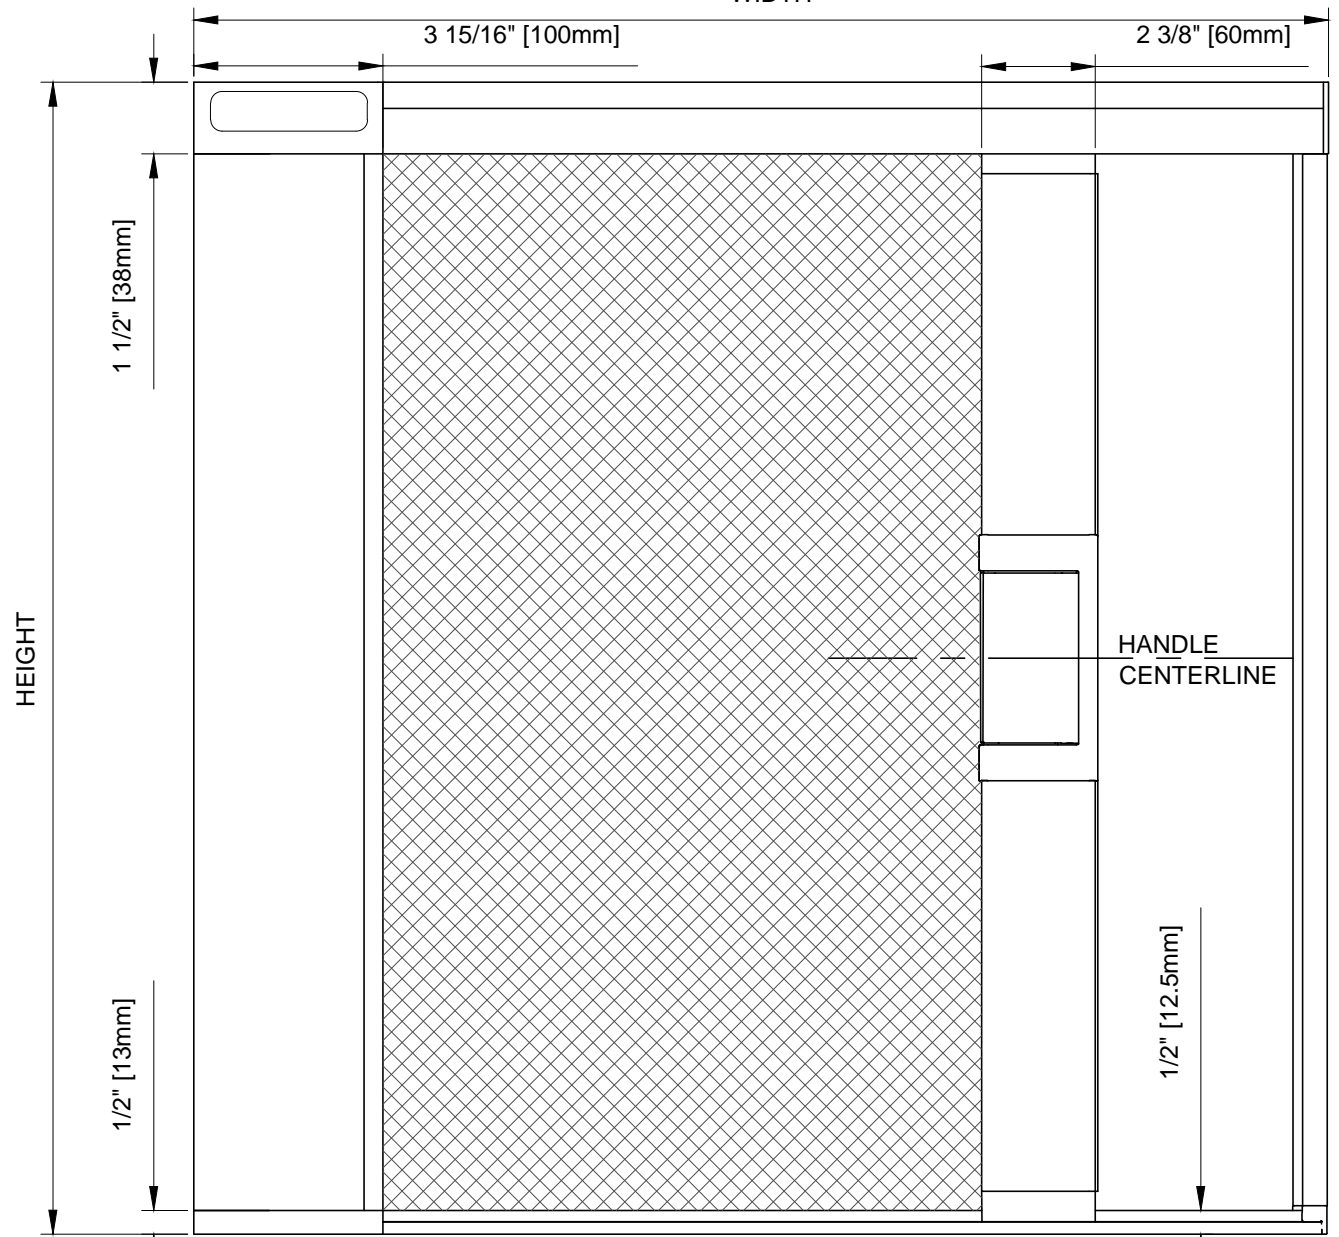

SECTION VIEW

TOP VIEW

WIDTH

FRONT ELEVATION

SCALE: 1:4

SECTION VIEW

SCALE: 1:4

3D VIEW

HANDLE ASSEMBLY - EXTENDED

SCALE: 1:2

WIZARD INDUSTRIES INC.
 4263 PHILLIPS AVENUE
 BURNABY, BC
 V5A 2X4

THE HORIZON
 80mm ASSEMBLY

SCALE:
AS SHOWN
 DATE:
JUNE 26 2023
 DWG:
HOR - 021

SQUARE HOUSING

UPPER END CAP

LOWER END CAP