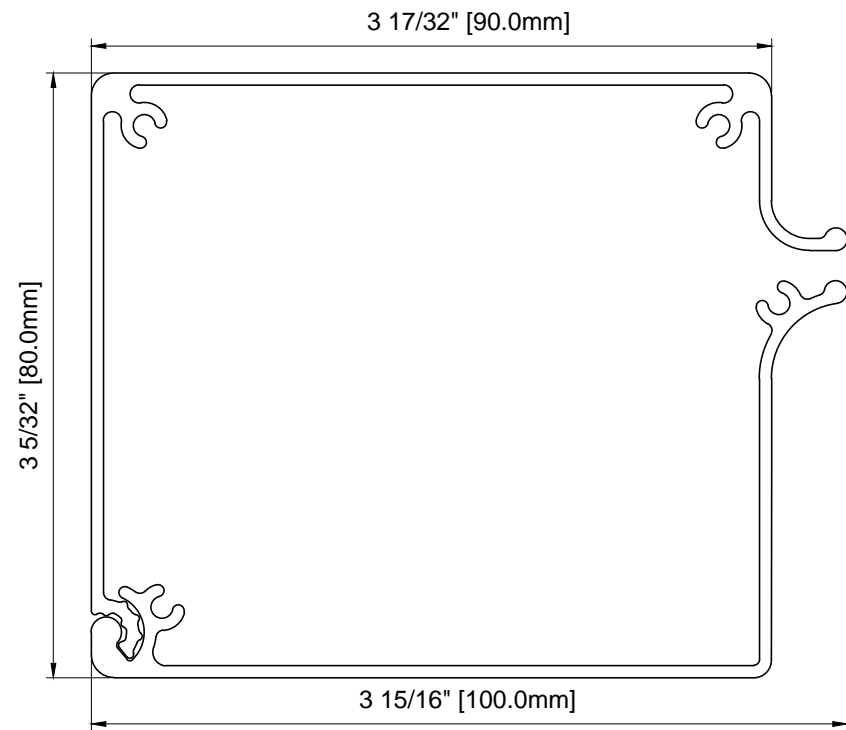

SECTION VIEW

TOP VIEW

WIDTH

FRONT ELEVATION

SCALE: 1:4

SECTION VIEW

SCALE: 1:4

3D VIEW

HANDLE ASSEMBLY - EXTENDED

SCALE: 1:2

WIZARD INDUSTRIES INC.
 4263 PHILLIPS AVENUE
 BURNABY, BC
 V5A 2X4

THE HORIZON
 80mm ASSEMBLY

SCALE:
AS SHOWN
 DATE:
JUNE 26 2023
 DWG:
HOR - 021

SQUARE HOUSING

UPPER END CAP