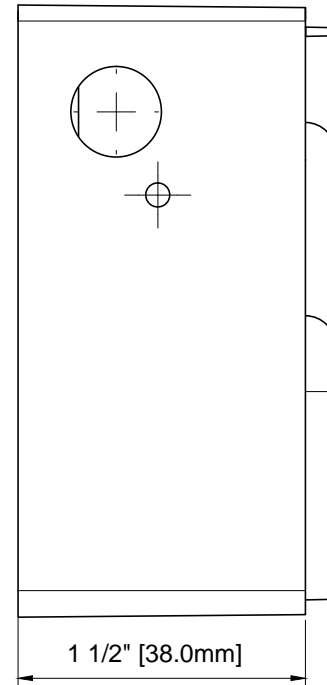

SECTION VIEW

TOP VIEW

WIDTH

FRONT ELEVATION

SCALE: 1:4

SECTION VIEW

SCALE: 1:4

3D VIEW

HANDLE ASSEMBLY - EXTENDED

SCALE: 1:2

WIZARD INDUSTRIES INC.
 4263 PHILLIPS AVENUE
 BURNABY, BC
 V5A 2X4

THE HORIZON
 80mm ASSEMBLY

SCALE:
AS SHOWN
 DATE:
JUNE 26 2023
 DWG:
HOR - 021

SQUARE HOUSING

UPPER END CAP