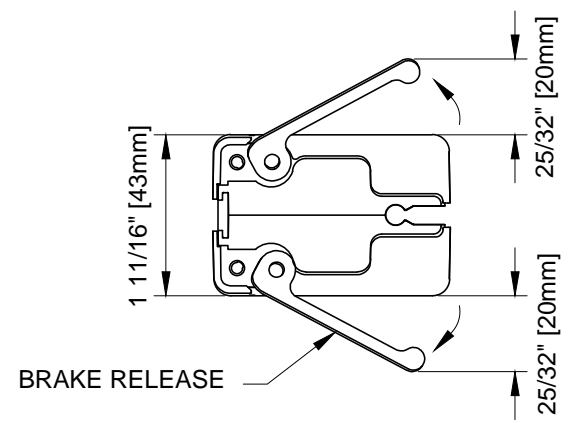

SECTION VIEW

TOP VIEW

WIDTH

FRONT ELEVATION

SCALE: 1:4

SECTION VIEW

SCALE: 1:4

3D VIEW

HANDLE ASSEMBLY - EXTENDED

SCALE: 1:2

WIZARD INDUSTRIES INC.
 4263 PHILLIPS AVENUE
 BURNABY, BC
 V5A 2X4

THE HORIZON
 80mm ASSEMBLY

SCALE:
AS SHOWN
 DATE:
JUNE 26 2023
 DWG:
HOR - 021

SQUARE HOUSING

UPPER END CAP

LOWER END CAP