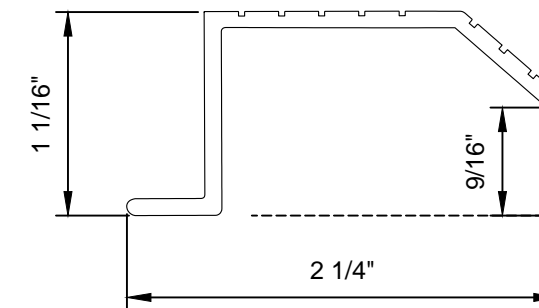

INTERIOR SILL ADAPTER
(VS-40114)

EXTERIOR SILL ADAPTER
(VS-40115)

OVER SILL ADAPTER
(VS-40116)

5-INCH SILL ADAPTER
(VS-43304)

SQUARE SILL ADAPTER
(VS-40118)

TEXAS SILL ADAPTER
(VS-43303)

WHEELCHAIR RAMP SILL ADAPTER
(VS-43305)

THRESHOLD-LOW SILL ADAPTER
(VS-40117)

WIZARD SCREEN SOLUTIONS

4263 PHILLIPS AVENUE
BURNABY, BC
V5A 2X4

SILL ADAPTERS

SCALE: AS SHOWN

DATE: MAY 4 2020

SHT: 1 OF 1