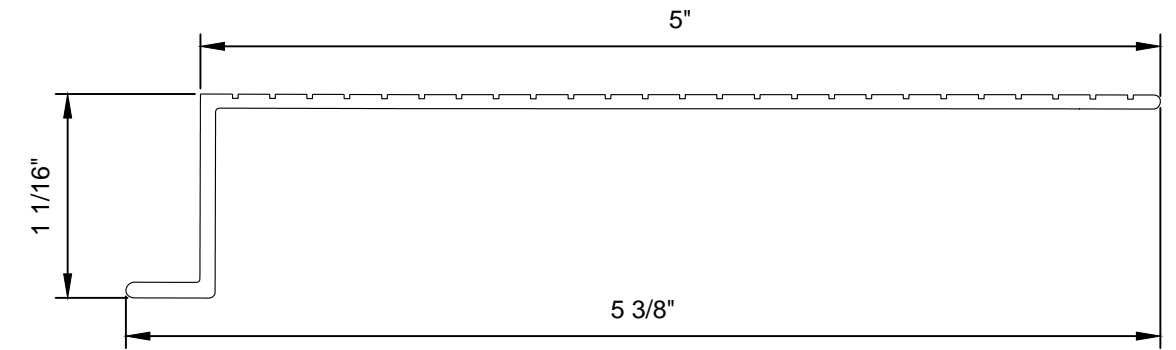

INTERIOR SILL ADAPTER
(VS-40114)

EXTERIOR SILL ADAPTER
(VS-40115)

OVER SILL ADAPTER
(VS-40116)

5-INCH SILL ADAPTER
(VS-43304)

SQUARE SILL ADAPTER
(VS-40118)

TEXAS SILL ADAPTER
(VS-43303)

WHEELCHAIR RAMP SILL ADAPTER
(VS-43305)

THRESHOLD-LOW SILL ADAPTER
(VS-40117)

WIZARD SCREEN SOLUTIONS

4263 PHILLIPS AVENUE
BURNABY, BC
V5A 2X4

SILL ADAPTERS

SCALE: AS SHOWN

DATE: MAY 4 2020

SHT: 1 OF 1