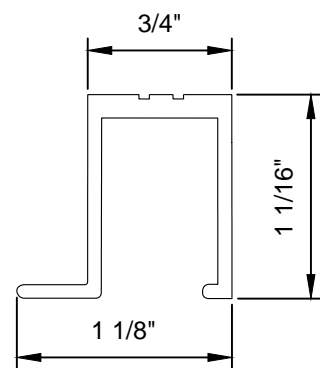

INTERIOR SILL ADAPTER
(VS-40114)

EXTERIOR SILL ADAPTER
(VS-40115)

OVER SILL ADAPTER
(VS-40116)

5-INCH SILL ADAPTER
(VS-43304)

SQUARE SILL ADAPTER
(VS-40118)

TEXAS SILL ADAPTER
(VS-43303)

WHEELCHAIR RAMP SILL ADAPTER
(VS-43305)

THRESHOLD-LOW SILL ADAPTER
(VS-40117)

WIZARD SCREEN SOLUTIONS

4263 PHILLIPS AVENUE
BURNABY, BC
V5A 2X4

SILL ADAPTERS

SCALE: AS SHOWN

DATE: MAY 4 2020

SHT: 1 OF 1