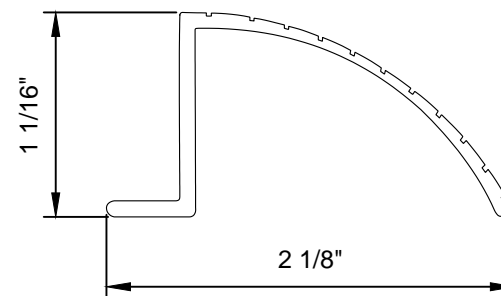

INTERIOR SILL ADAPTER
(VS-40114)

EXTERIOR SILL ADAPTER
(VS-40115)

OVER SILL ADAPTER
(VS-40116)

5-INCH SILL ADAPTER
(VS-43304)

SQUARE SILL ADAPTER
(VS-40118)

TEXAS SILL ADAPTER
(VS-43303)

WHEELCHAIR RAMP SILL ADAPTER
(VS-43305)

THRESHOLD-LOW SILL ADAPTER
(VS-40117)

WIZARD SCREEN SOLUTIONS

4263 PHILLIPS AVENUE
BURNABY, BC
V5A 2X4

SILL ADAPTERS

SCALE: AS SHOWN

DATE: MAY 4 2020

SHT: 1 OF 1