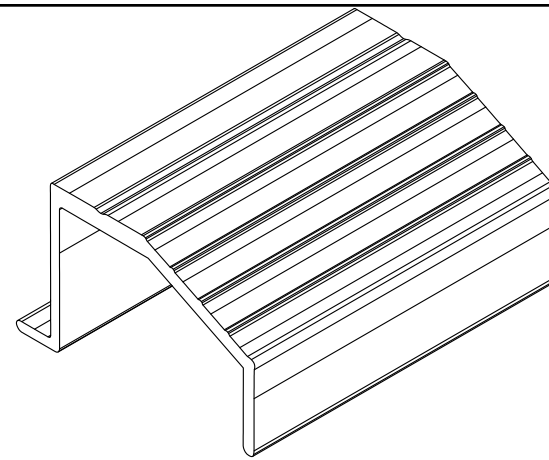

INTERIOR SILL ADAPTER
(VS-40114)

EXTERIOR SILL ADAPTER
(VS-40115)

OVER SILL ADAPTER
(VS-40116)

5-INCH SILL ADAPTER
(VS-43304)

SQUARE SILL ADAPTER
(VS-40118)

TEXAS SILL ADAPTER
(VS-43303)

WHEELCHAIR RAMP SILL ADAPTER
(VS-43305)

THRESHOLD-LOW SILL ADAPTER
(VS-40117)

WIZARD SCREEN SOLUTIONS

4263 PHILLIPS AVENUE
BURNABY, BC
V5A 2X4

SILL ADAPTERS

SCALE: AS SHOWN

DATE: MAY 4 2020

SHT: 1 OF 1