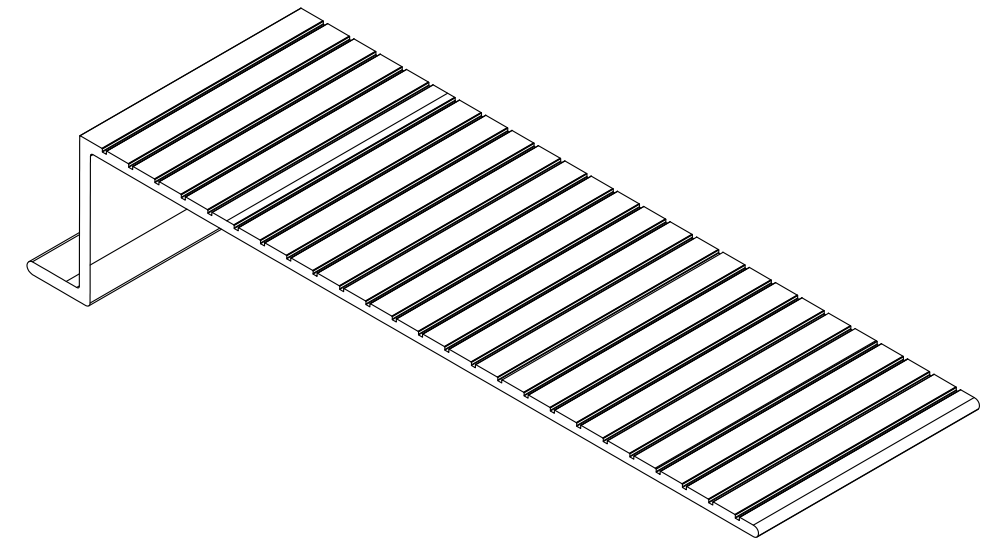

INTERIOR SILL ADAPTER
(VS-40114)

EXTERIOR SILL ADAPTER
(VS-40115)

OVER SILL ADAPTER
(VS-40116)

5-INCH SILL ADAPTER
(VS-43304)

SQUARE SILL ADAPTER
(VS-40118)

TEXAS SILL ADAPTER
(VS-43303)

WHEELCHAIR RAMP SILL ADAPTER
(VS-43305)

THRESHOLD-LOW SILL ADAPTER
(VS-40117)

WIZARD SCREEN SOLUTIONS

4263 PHILLIPS AVENUE
BURNABY, BC
V5A 2X4

SILL ADAPTERS

SCALE: AS SHOWN

DATE: MAY 4 2020

SHT: 1 OF 1