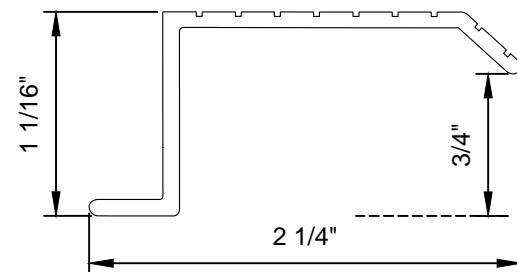

INTERIOR SILL ADAPTER
(VS-40114)

EXTERIOR SILL ADAPTER
(VS-40115)

OVER SILL ADAPTER
(VS-40116)

5-INCH SILL ADAPTER
(VS-43304)

SQUARE SILL ADAPTER
(VS-40118)

TEXAS SILL ADAPTER
(VS-43303)

WHEELCHAIR RAMP SILL ADAPTER
(VS-43305)

THRESHOLD-LOW SILL ADAPTER
(VS-40117)

WIZARD SCREEN SOLUTIONS

4263 PHILLIPS AVENUE
BURNABY, BC
V5A 2X4

SILL ADAPTERS

SCALE: AS SHOWN

DATE: MAY 4 2020

SHT: 1 OF 1