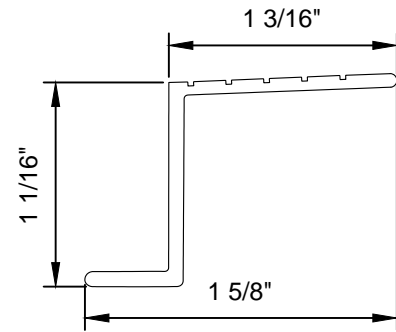

INTERIOR SILL ADAPTER
(VS-40114)

EXTERIOR SILL ADAPTER
(VS-40115)

OVER SILL ADAPTER
(VS-40116)

5-INCH SILL ADAPTER
(VS-43304)

SQUARE SILL ADAPTER
(VS-40118)

TEXAS SILL ADAPTER
(VS-43303)

WHEELCHAIR RAMP SILL ADAPTER
(VS-43305)

THRESHOLD-LOW SILL ADAPTER
(VS-40117)

WIZARD SCREEN SOLUTIONS

4263 PHILLIPS AVENUE
BURNABY, BC
V5A 2X4

SILL ADAPTERS

SCALE: AS SHOWN

DATE: MAY 4 2020

SHT: 1 OF 1