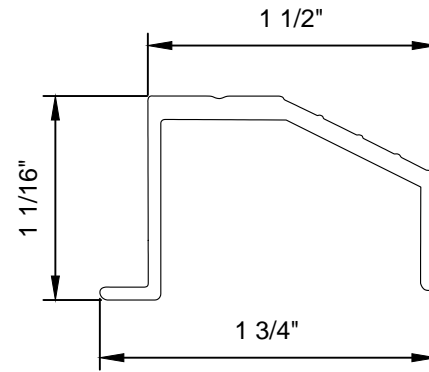

INTERIOR SILL ADAPTER
(VS-40114)

EXTERIOR SILL ADAPTER
(VS-40115)

OVER SILL ADAPTER
(VS-40116)

5-INCH SILL ADAPTER
(VS-43304)

SQUARE SILL ADAPTER
(VS-40118)

TEXAS SILL ADAPTER
(VS-43303)

WHEELCHAIR RAMP SILL ADAPTER
(VS-43305)

THRESHOLD-LOW SILL ADAPTER
(VS-40117)

WIZARD SCREEN SOLUTIONS

4263 PHILLIPS AVENUE
BURNABY, BC
V5A 2X4

SILL ADAPTERS

SCALE: AS SHOWN

DATE: MAY 4 2020

SHT: 1 OF 1