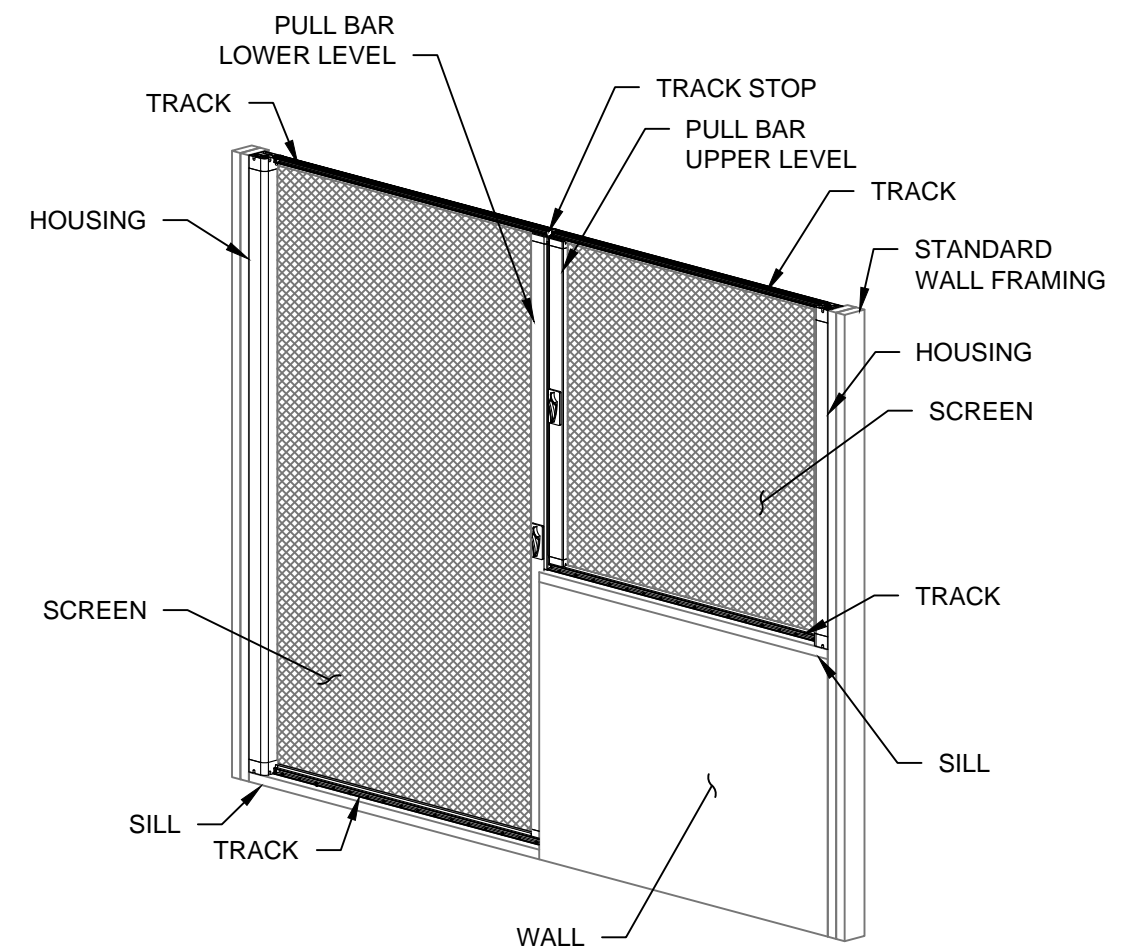

VISTA VIEW SPLIT LEVEL TYPICAL ELEVATION

VISTA VIEW SPLIT LEVEL SECTION

**WIZARD INDUSTRIES INC.**

2463 BETA AVENUE  
BURNABY, BC  
V5C 5N1

VISTA VIEW - SPLIT LEVEL DESIGN

SCALE: 1/2" = 1'-0"

DATE: OCT. 25 2016